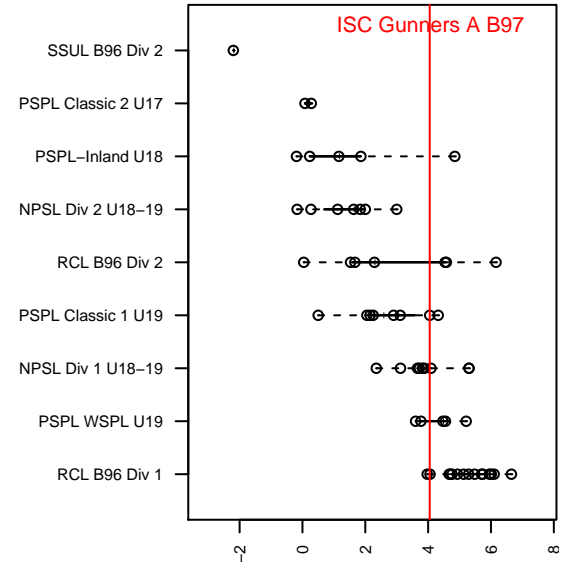

**attack and defense rating
relative to others at age
and all opponents in last 13 months**