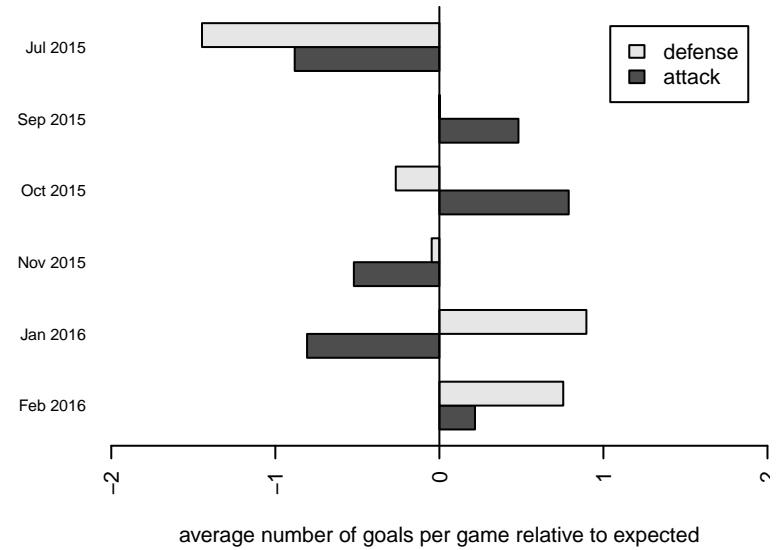

Performance relative to 13 month average