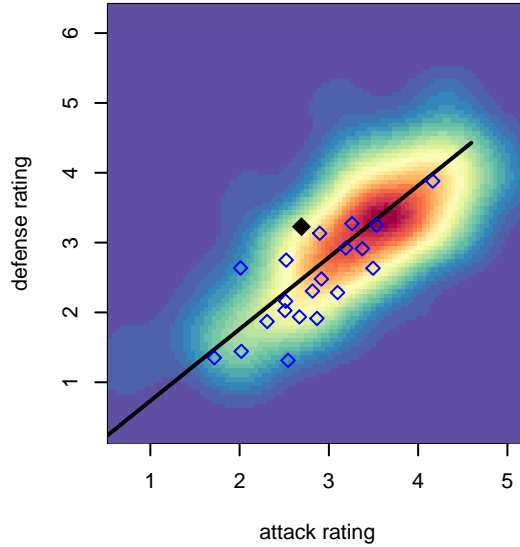

**attack and defense rating
relative to others at age
and all opponents in last 13 months**