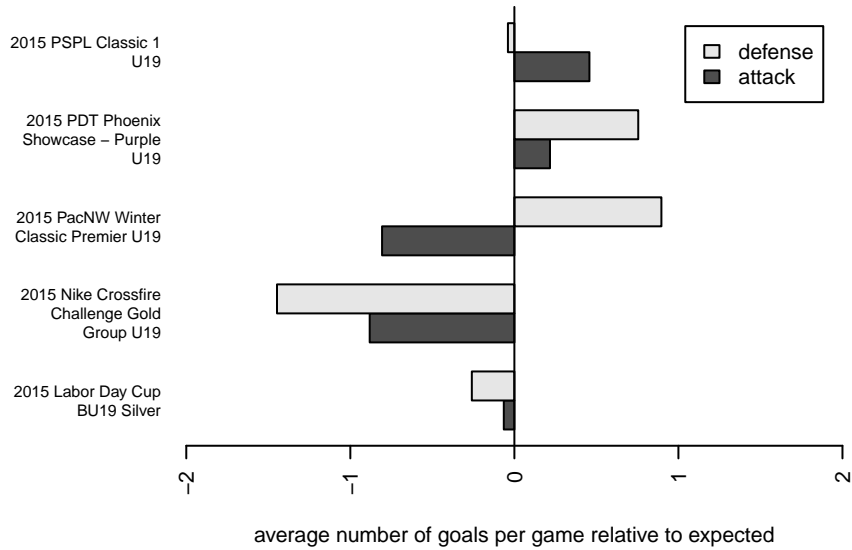

Performance relative to 13 month average