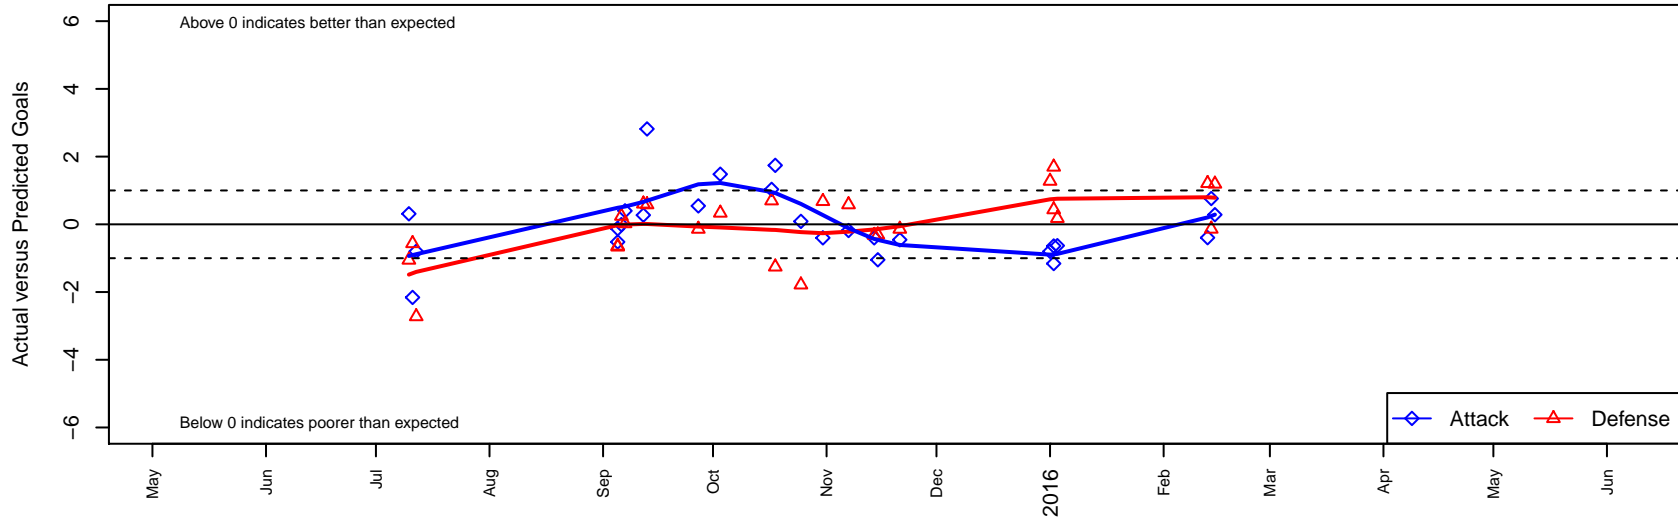

# ISC Gunners A B97

Issaquah SC  
 Issaquah, WA  
 B97 total strength=1654  
 attack=14.77 defense=25.23  
 fall league = PSPL Classic 1 U19

alt names used:

Venues played:  
 2015 Nike Crossfire Challenge Gold Group U19  
 2015 Labor Day Cup BU19 Silver  
 2015 PSPL Classic 1 U19  
 2015 PacNW Winter Classic Premier U19  
 2015 PDT Phoenix Showcase – Purple U19

**ISC Gunners A B97**  
 Dots are actual minus expected GF (blue circles) and GA (red triangles).  
 Blue line is smoothed change in attack strength. Red is smoothed change in defense strength.

**attack and defense variance (black dot)  
relative to other teams  
and top 10 in region**